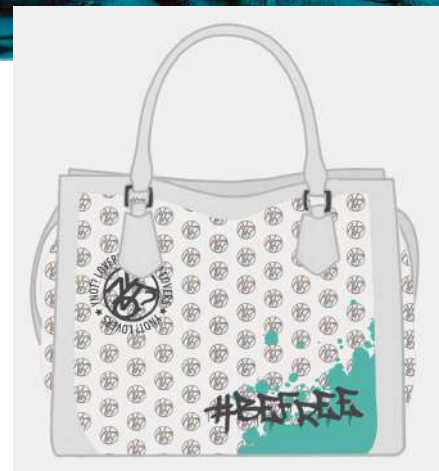

The Ynot logo is revisited in a sparkling and lively perspective through the insertion of contrasting spray-effect elements.

A collection dedicated to all women who love to play and have fun with their own style.

Il logato di YNot? viene rivisitato in chiave frizzante e vivace attraverso l'inserimento di elementi a effetto spray a contrasto. Una collezione dedicata a tutte le donne che amano giocare e divertirsi con il proprio stile.