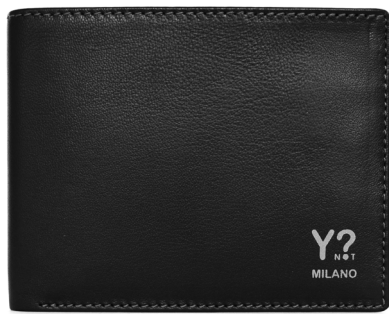

DETAILS & GRAPHIC OPTIONS

Body material: Leather

BLACK