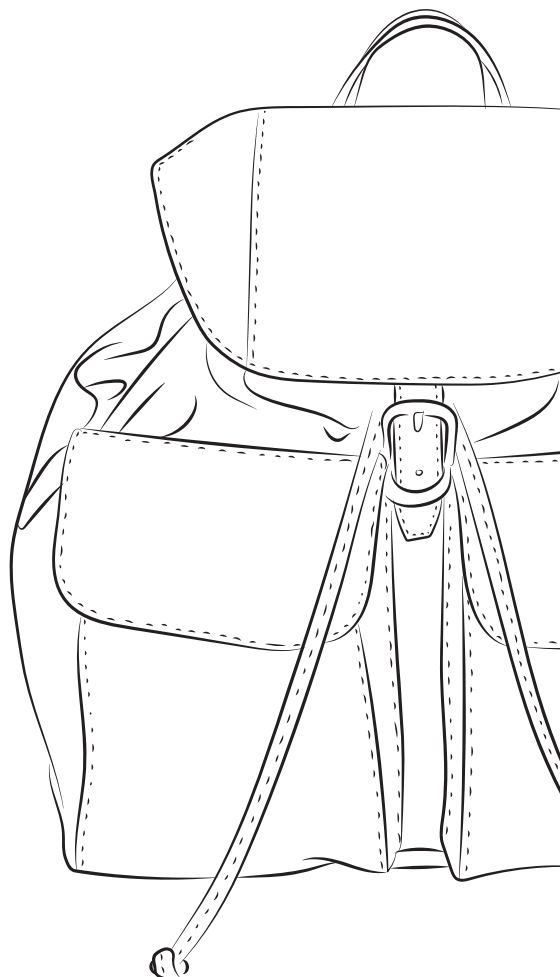

CLOUD COLLECTION

Practical and versatile, the models of the Cloud collection are the ideal accessorize for casual and urban looks. They're manufactured in rubberized material, printed with a tone on tone polished effect.

Pratici e versatili, i modelli della collezione Cloud sono l'accessorio ideale per look casual e urbani.

Sono realizzati in materiale gommato, stampato tono su tono con effetto lucido.