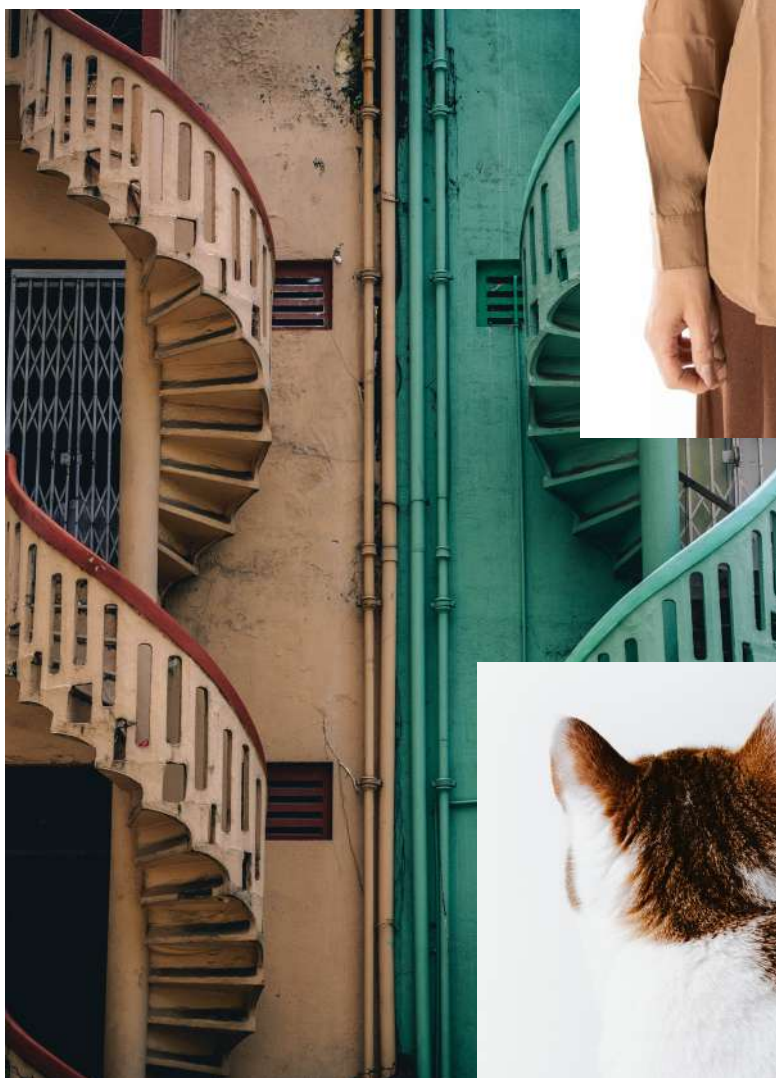

Beauty case

L 25,5 x W 8,5 x H 17 cm - 0,170 kg

Art. CHA-361S1

Wallet

L 19 x W 3 x H 11 cm - 0,180 kg

CREAM COLLECTION

Casual two-tone collection characterize by a central ribbon printed in nuance.

Collezione casual bicolore caratterizzata dal nastro centrale stampato in nuance.