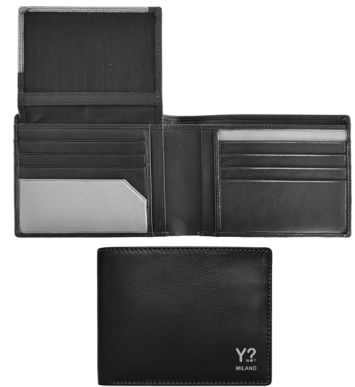

Art. WFI-11

Clip wallet
L 11 x H 9 cm

CONTRAST WALLETS COLLECTION

Elegant and simple design collection composed by incredible functional accessories, designed to meet all needs, whether for work, leisure or daily life.

Body material: Leather

BLACK

BLUE

BROWN

Art. WCO-01

Card wallet
L 12,5 x H 9,5 cm

Art. WCO-02

Coin and card wallet
L 12,5 x H 9,5 cm